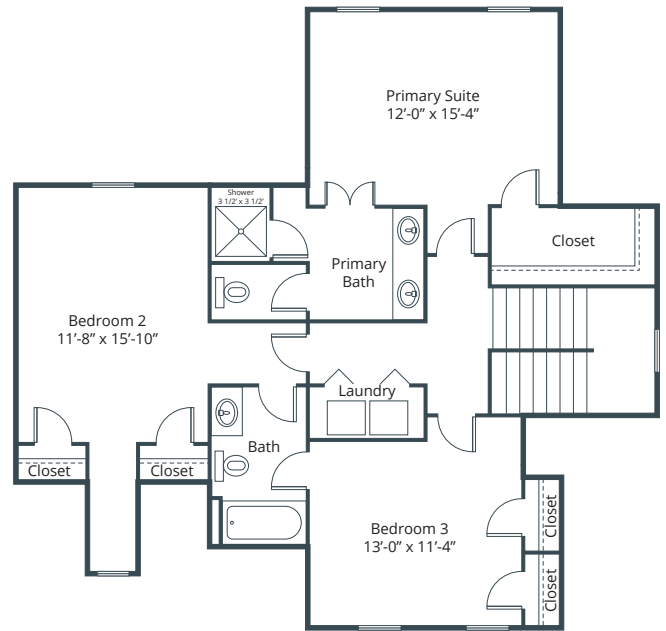

Homesite 12

3 Bedrooms | 2.5 Bathrooms | 2,403 SQFT

FLOOR 1

FLOOR 2