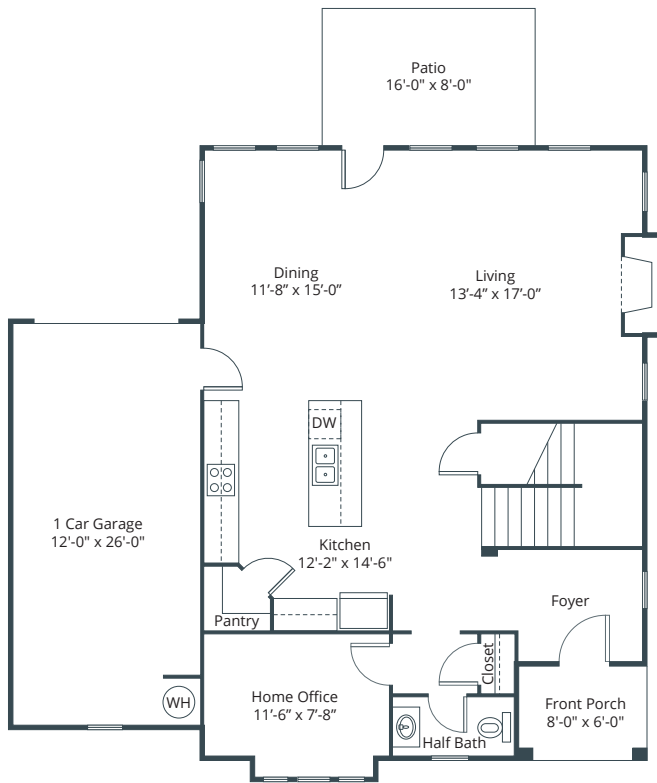

Homesite 12

3 Bedrooms | 2.5 Bathrooms | 2,403 SQFT

FLOOR 1

FLOOR 2