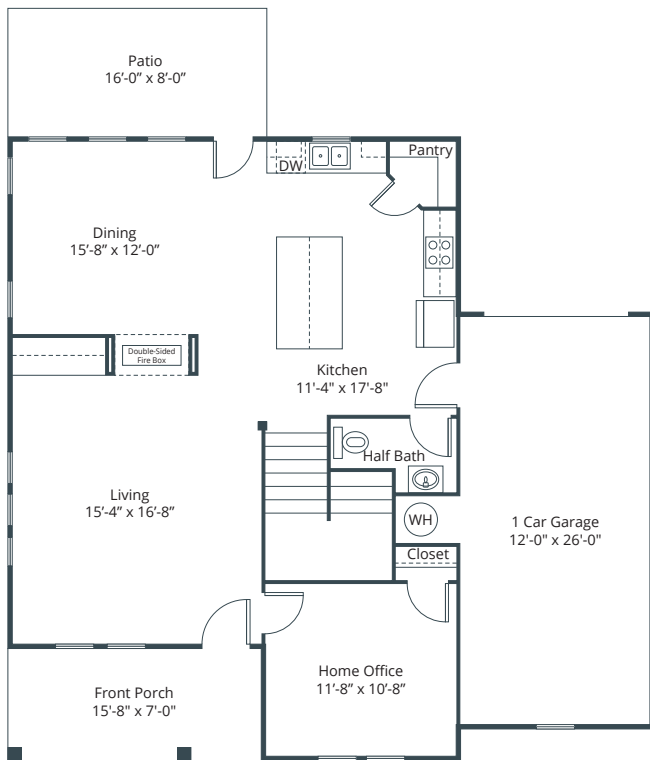

# Homesite 13

3 Bedrooms | 3.5 Bathrooms | 2,388 SQFT

FLOOR 1

FLOOR 2