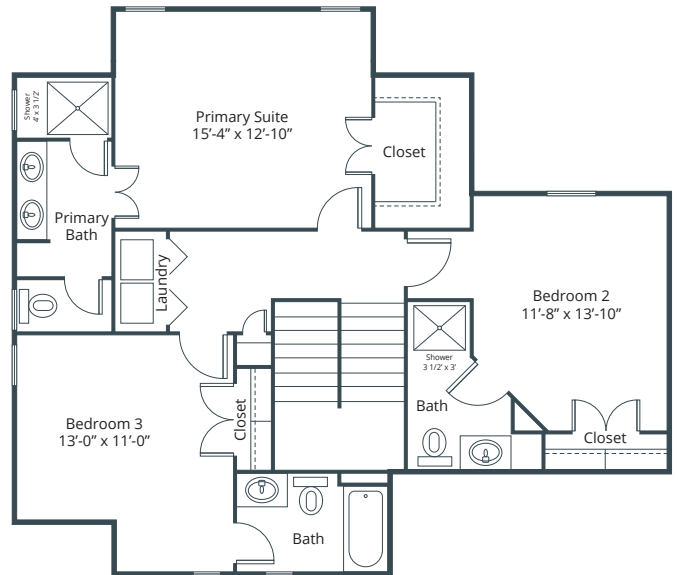

# Homesite 13

3 Bedrooms | 3.5 Bathrooms | 2,388 SQFT

FLOOR 1

FLOOR 2