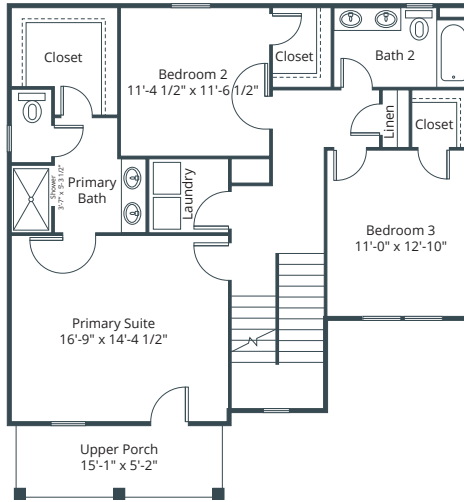

## Homesite 3

4 Bedrooms | 3.5 Bathrooms | 2,461 SQFT

FLOOR 1

FLOOR 2

FLOOR 3