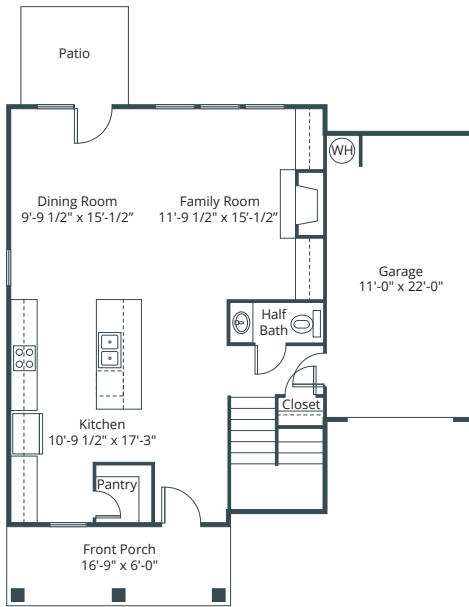

## Homesite 3

4 Bedrooms | 3.5 Bathrooms | 2,461 SQFT

FLOOR 1

FLOOR 2

FLOOR 3