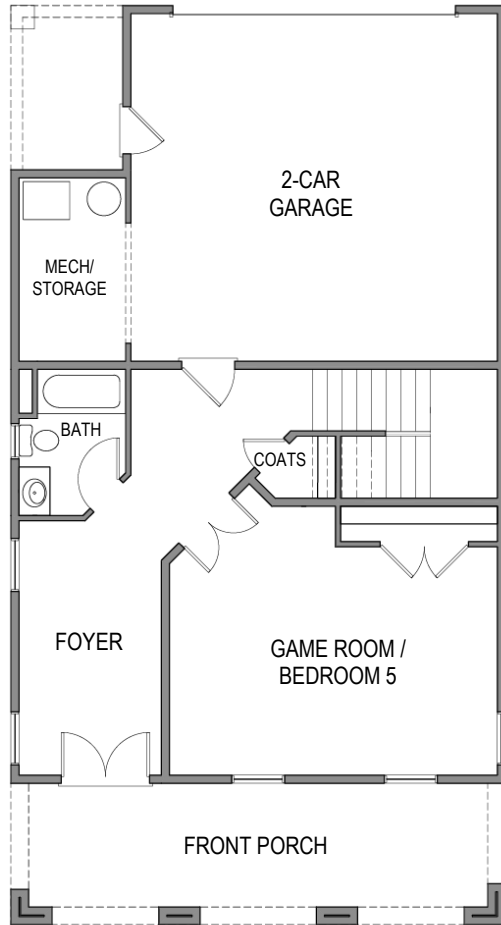

HOME SITE 628

7555 Cordery Road

5 Bedrooms | 4 Baths | 2,874 SQ.FT.

Information is believed to be accurate but not warranted and is subject to changes, omissions, errors, and withdrawal without notice.
Square footage is approximate. revised 03.03.21

HOME SITE 628

7555 Cordery Road

5 Bedrooms | 4 Baths | 2,874 SQ.FT.

Terrace Floor

First Floor

Second Floor

Information is believed to be accurate but not warranted and is subject to changes, omissions, errors, and withdrawal without notice.
Square footage is approximate. revised 03.03.21