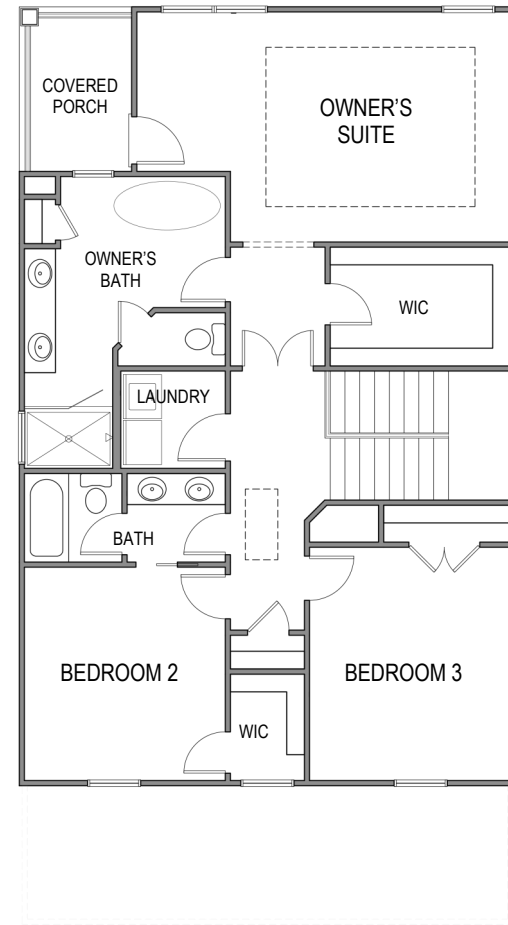

HOME SITE 628

7555 Cordery Road

5 Bedrooms | 4 Baths | 2,874 SQ.FT.

Information is believed to be accurate but not warranted and is subject to changes, omissions, errors, and withdrawal without notice.
Square footage is approximate. revised 03.03.21

HOME SITE 628

7555 Cordery Road

5 Bedrooms | 4 Baths | 2,874 SQ.FT.

Terrace Floor

First Floor

Second Floor

Information is believed to be accurate but not warranted and is subject to changes, omissions, errors, and withdrawal without notice.
Square footage is approximate. revised 03.03.21