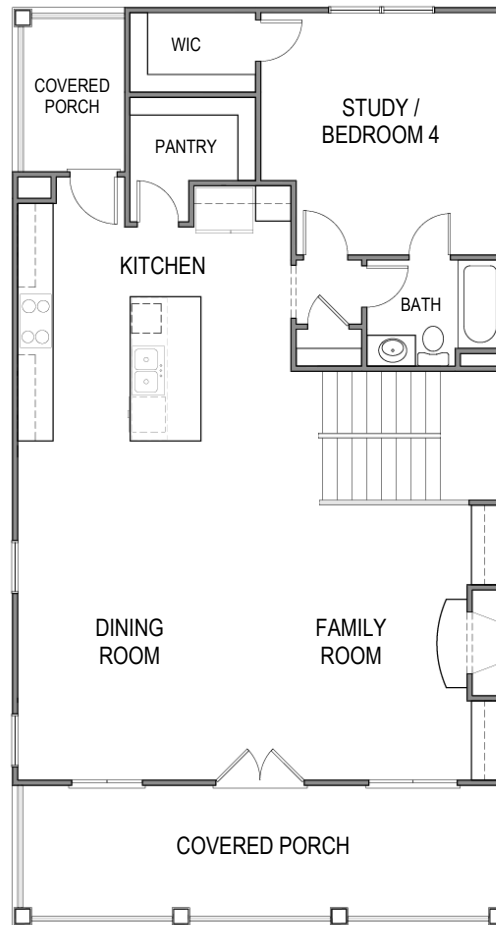

HOME SITE 628

7555 Cordery Road

5 Bedrooms | 4 Baths | 2,874 SQ.FT.

Information is believed to be accurate but not warranted and is subject to changes, omissions, errors, and withdrawal without notice.
Square footage is approximate. revised 03.03.21

HOME SITE 628

7555 Cordery Road

5 Bedrooms | 4 Baths | 2,874 SQ.FT.

Terrace Floor

First Floor

Second Floor

Information is believed to be accurate but not warranted and is subject to changes, omissions, errors, and withdrawal without notice.
Square footage is approximate. revised 03.03.21