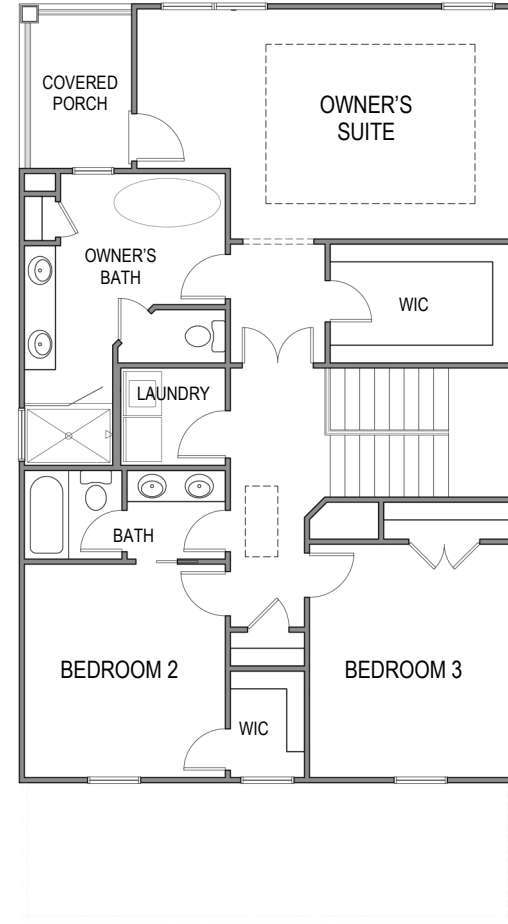

HOME SITE 629

7565 Cordery Road

5 Bedrooms | 4 Baths | 2,874 SQ.FT.

RE/MAX
REGENCY

Information is believed to be accurate but not warranted and is subject to changes, omissions, errors, and withdrawal without notice.
Square footage is approximate. revised 03.03.21

SOUTHWYCK
HOMES

www.SOUTHWYCKHOMES.com

HOME SITE 629

7565 Cordery Road

5 Bedrooms | 4 Baths | 2,874 SQ.FT.

Terrace Floor

First Floor

Second Floor

Information is believed to be accurate but not warranted and is subject to changes, omissions, errors, and withdrawal without notice. Square footage is approximate. revised 03.03.21

www.SOUTHWYCKHOMES.com