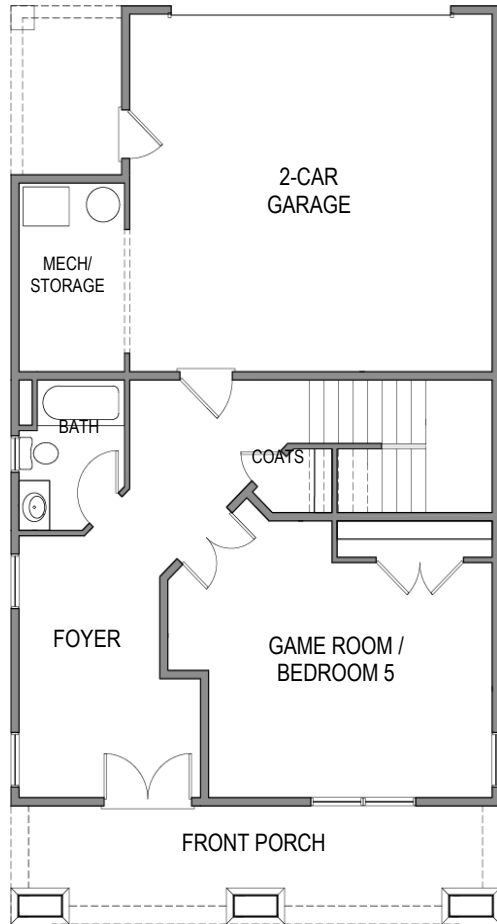

HOME SITE 629

7565 Cordery Road

5 Bedrooms | 4 Baths | 2,874 SQ.FT.

RE/MAX
REGENCY

Information is believed to be accurate but not warranted and is subject to changes, omissions, errors, and withdrawal without notice.
Square footage is approximate. revised 03.03.21

SOUTHWYCK
HOMES

www.SOUTHWYCKHOMES.com

HOME SITE 629

7565 Cordery Road

5 Bedrooms | 4 Baths | 2,874 SQ.FT.

Terrace Floor

First Floor

Second Floor

Information is believed to be accurate but not warranted and is subject to changes, omissions, errors, and withdrawal without notice. Square footage is approximate. revised 03.03.21

www.SOUTHWYCKHOMES.com