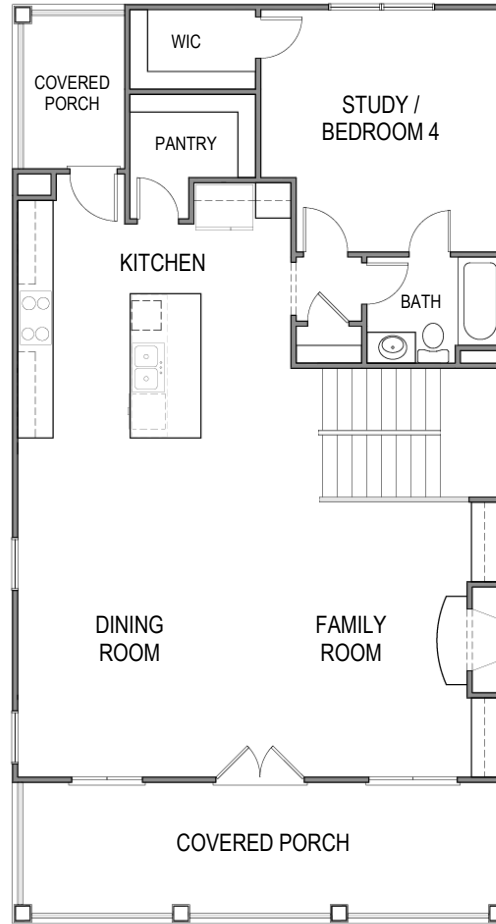

HOME SITE 629

7565 Cordery Road

5 Bedrooms | 4 Baths | 2,874 SQ.FT.

RE/MAX
REGENCY

Information is believed to be accurate but not warranted and is subject to changes, omissions, errors, and withdrawal without notice.
Square footage is approximate. revised 03.03.21

SOUTHWYCK
HOMES

www.SOUTHWYCKHOMES.com

HOME SITE 629

7565 Cordery Road

5 Bedrooms | 4 Baths | 2,874 SQ.FT.

Terrace Floor

First Floor

Second Floor

Information is believed to be accurate but not warranted and is subject to changes, omissions, errors, and withdrawal without notice. Square footage is approximate. revised 03.03.21

www.SOUTHWYCKHOMES.com