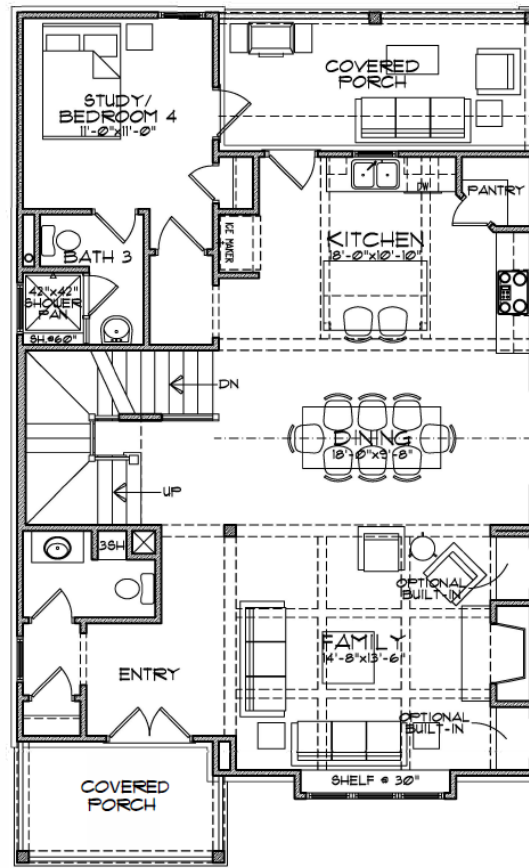

HOME SITE 630

7575 Cordery Road

4 Bedrooms | 4.5 Baths | 2,696 SQ.FT.

RE/MAX
REGENCY

Information is believed to be accurate but not warranted and is subject to changes, omissions, errors, and withdrawal without notice.
Square footage is approximate. revised 12.07.20

SOUTHWYCK
HOMES

www.SOUTHWYCKHOMES.com

HOME SITE 630

7575 Cordery Road

4 Bedrooms | 4.5 Baths | 2,696 SQ.FT.

Terrace Floor

First Floor

Second Floor

Information is believed to be accurate but not warranted and is subject to changes, omissions, errors, and withdrawal without notice. Square footage is approximate. revised 12.07.20