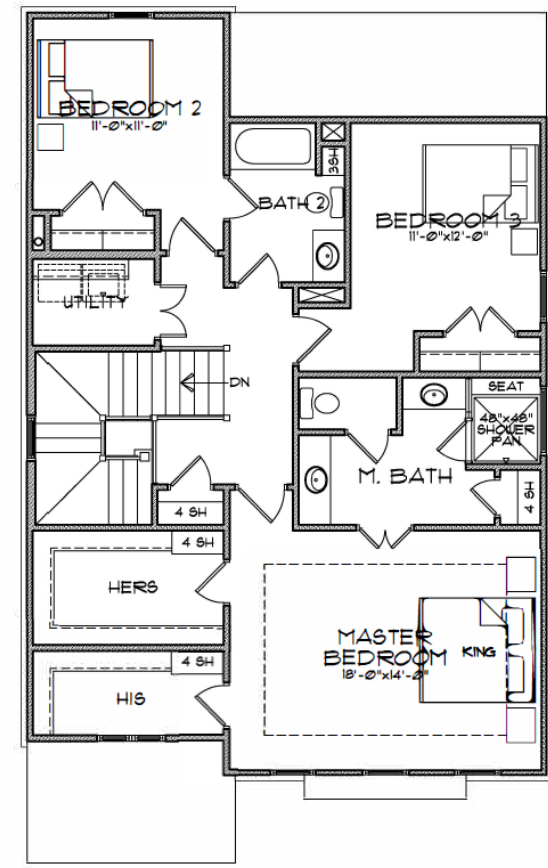

HOME SITE 630

7575 Cordery Road

4 Bedrooms | 4.5 Baths | 2,696 SQ.FT.

RE/MAX
REGENCY

Information is believed to be accurate but not warranted and is subject to changes, omissions, errors, and withdrawal without notice.
Square footage is approximate. revised 12.07.20

SOUTHWYCK
HOMES

www.SOUTHWYCKHOMES.com

HOME SITE 630

7575 Cordery Road

4 Bedrooms | 4.5 Baths | 2,696 SQ.FT.

Terrace Floor

First Floor

Second Floor

Information is believed to be accurate but not warranted and is subject to changes, omissions, errors, and withdrawal without notice. Square footage is approximate. revised 12.07.20