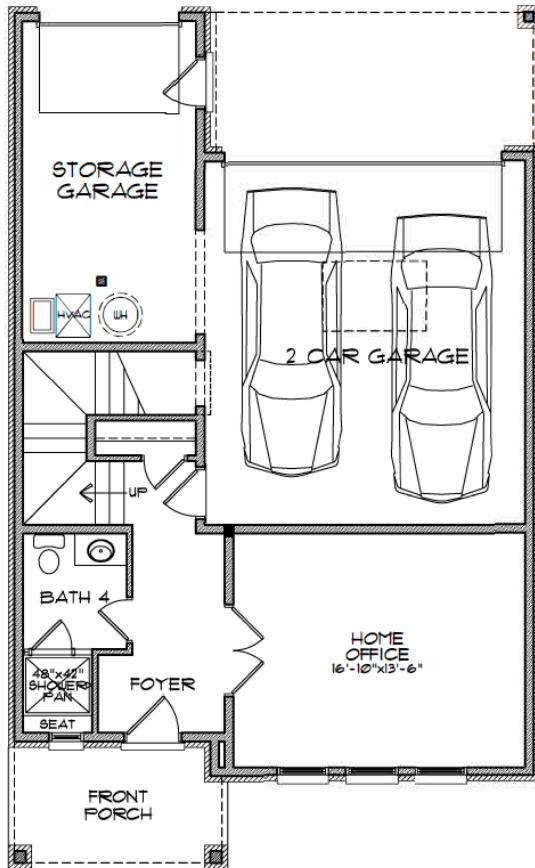

HOME SITE 630

7575 Cordery Road

4 Bedrooms | 4.5 Baths | 2,696 SQ.FT.

RE/MAX
REGENCY

Information is believed to be accurate but not warranted and is subject to changes, omissions, errors, and withdrawal without notice.
Square footage is approximate. revised 12.07.20

SOUTHWYCK
HOMES

www.SOUTHWYCKHOMES.com

HOME SITE 630

7575 Cordery Road

4 Bedrooms | 4.5 Baths | 2,696 SQ.FT.

Terrace Floor

First Floor

Second Floor

Information is believed to be accurate but not warranted and is subject to changes, omissions, errors, and withdrawal without notice. Square footage is approximate. revised 12.07.20