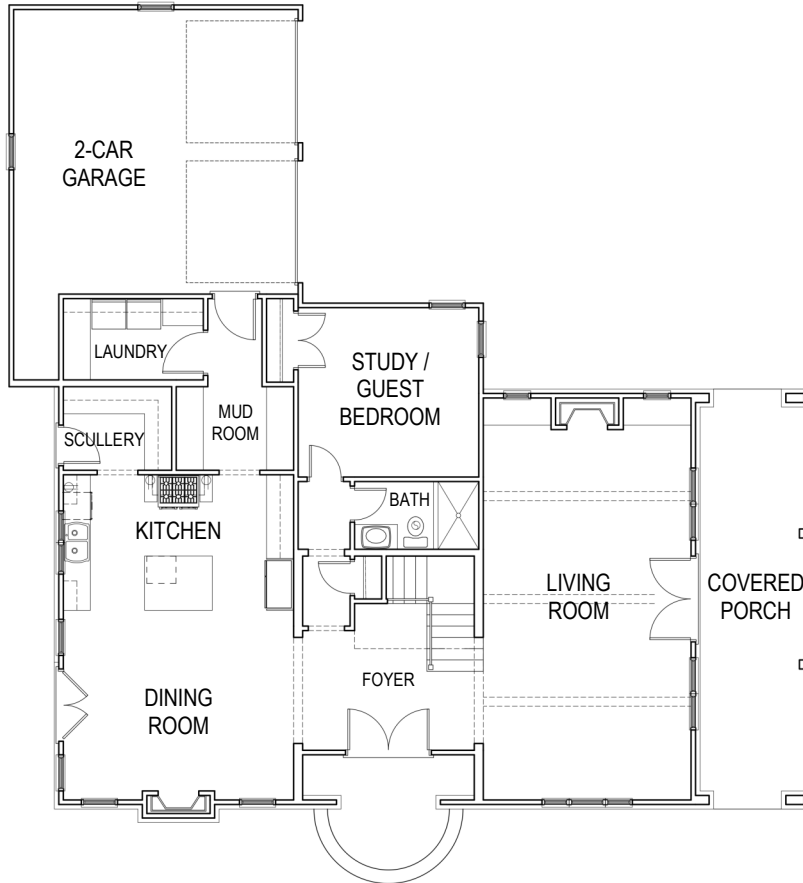

HOME SITE 631

5715 Edenbrooke Drive

5 Bedrooms | 4 Baths | 3,583 SQ.FT.

RE/MAX
REGENCY

Information is believed to be accurate but not warranted and is subject to changes, omissions, errors, and withdrawal without notice.
Square footage is approximate. revised 03.10.21

SOUTHWYCK
HOMES

www.SOUTHWYCKHOMES.com

HOME SITE 631

5715 Edenbrooke Drive
5 Bedrooms | 4 Baths | 3,583 SQ.FT.

First Floor

Second Floor

Information is believed to be accurate but not warranted and is subject to changes, omissions, errors, and withdrawal without notice.
Square footage is approximate. revised 03.10.21