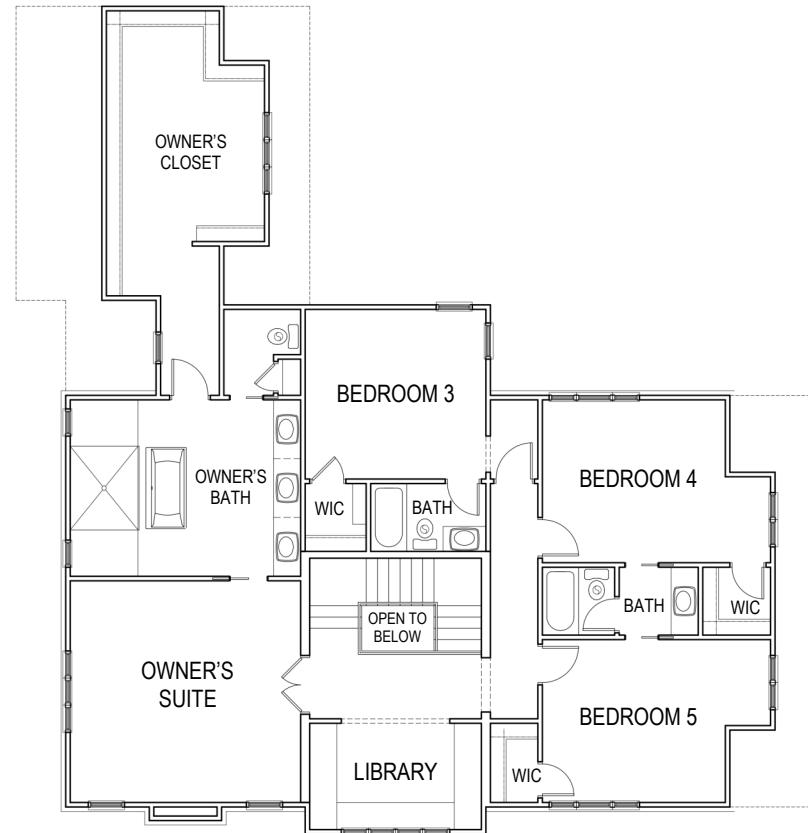

HOME SITE 631

5715 Edenbrooke Drive

5 Bedrooms | 4 Baths | 3,583 SQ.FT.

RE/MAX
REGENCY

Information is believed to be accurate but not warranted and is subject to changes, omissions, errors, and withdrawal without notice.
Square footage is approximate. revised 03.10.21

SOUTHWYCK
HOMES

www.SOUTHWYCKHOMES.com

HOME SITE 631

5715 Edenbrooke Drive
5 Bedrooms | 4 Baths | 3,583 SQ.FT.

First Floor

Second Floor

Information is believed to be accurate but not warranted and is subject to changes, omissions, errors, and withdrawal without notice.
Square footage is approximate. revised 03.10.21