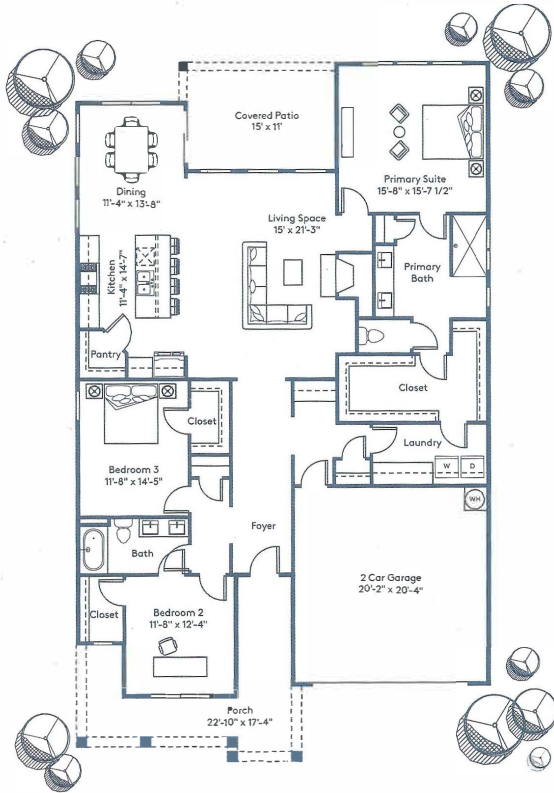

THE HEARTWOOD

3 Bedrooms | 2 Baths | 1996 sq.ft.

FIRST FLOOR

SECOND FLOOR

OPTIONS

678-578-6780 | SouthwyckHomes.com

BERKSHIRE HATHAWAY HOMESERVICES | GEORGIA PROPERTIES

NEW HOMES DIVISION
CONDOS • SINGLE FAMILY • TOWNHOMES