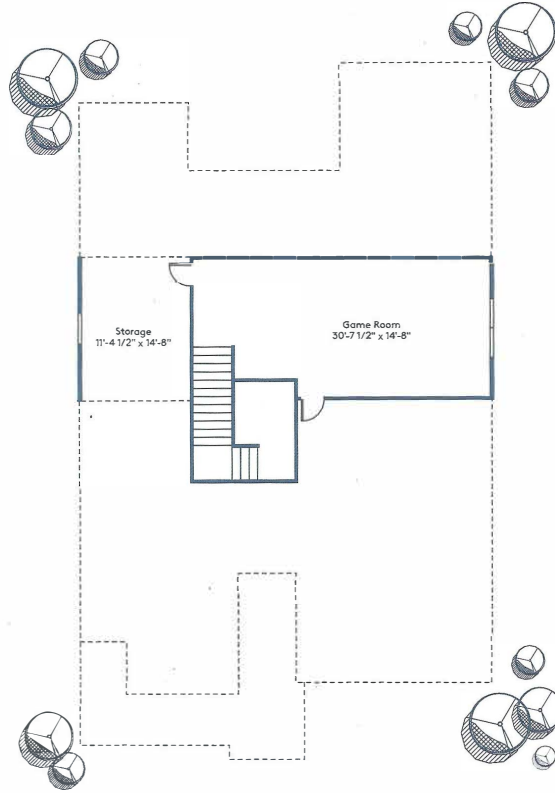

THE HEARTWOOD

3 Bedrooms | 2 Baths | 1996 sq.ft.

FIRST FLOOR

SECOND FLOOR

OPTIONS

678-578-6780 | SouthwyckHomes.com

BERKSHIRE HATHAWAY HOMESERVICES | GEORGIA PROPERTIES

NEW HOMES DIVISION
CONDOS • SINGLE FAMILY • TOWNHOMES