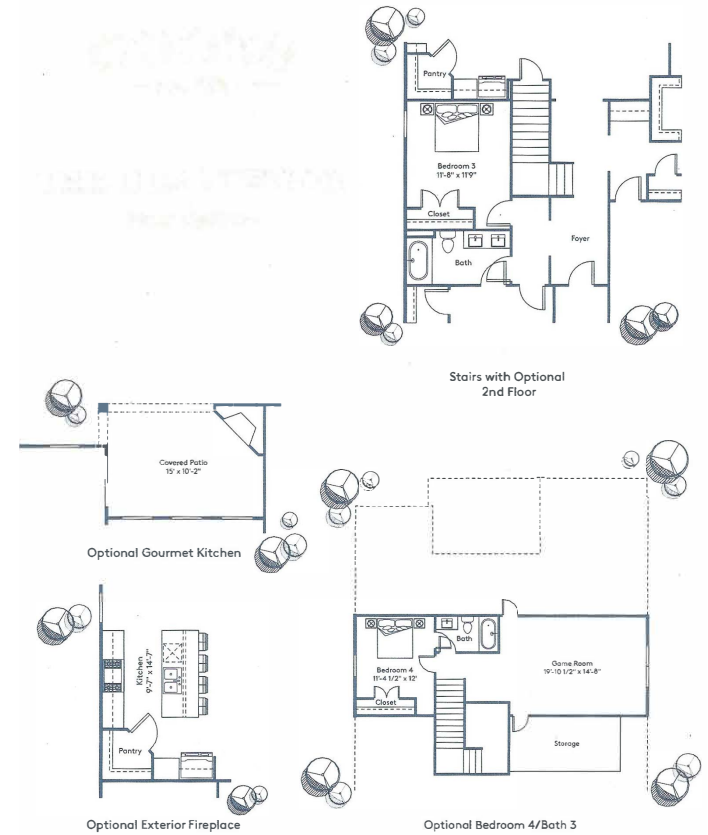

THE HEARTWOOD

3 Bedrooms | 2 Baths | 1996 sq.ft.

FIRST FLOOR

SECOND FLOOR

OPTIONS

678-578-6780 | SouthwyckHomes.com

BERKSHIRE HATHAWAY HOMESERVICES | GEORGIA PROPERTIES

NEW HOMES DIVISION
CONDOS • SINGLE FAMILY • TOWNHOMES