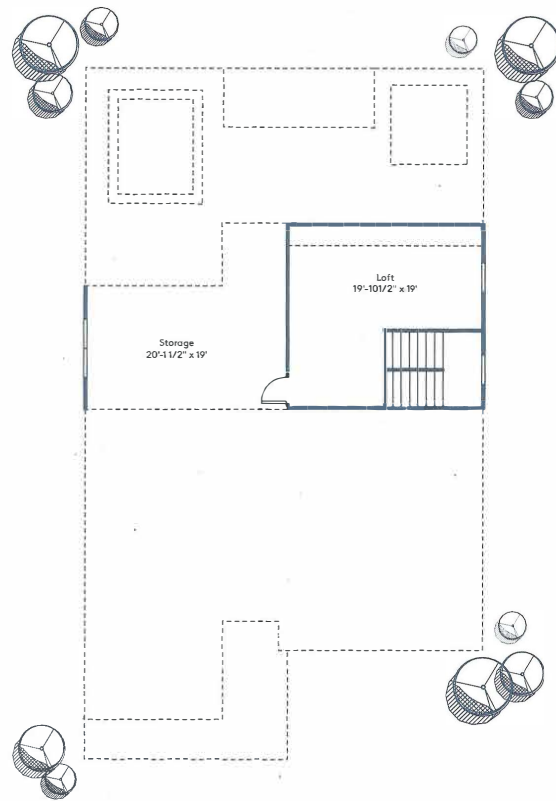

THE WILLOWOOD

3 Bedrooms | 2 Baths | 1804 sq.ft.

FIRST FLOOR

SECOND FLOOR

OPTIONS

678-578-6780 | SouthwyckHomes.com

BERKSHIRE HATHAWAY HOMESERVICES | GEORGIA PROPERTIES

NEW HOMES DIVISION
CONDOS • SINGLE FAMILY • TOWNHOMES