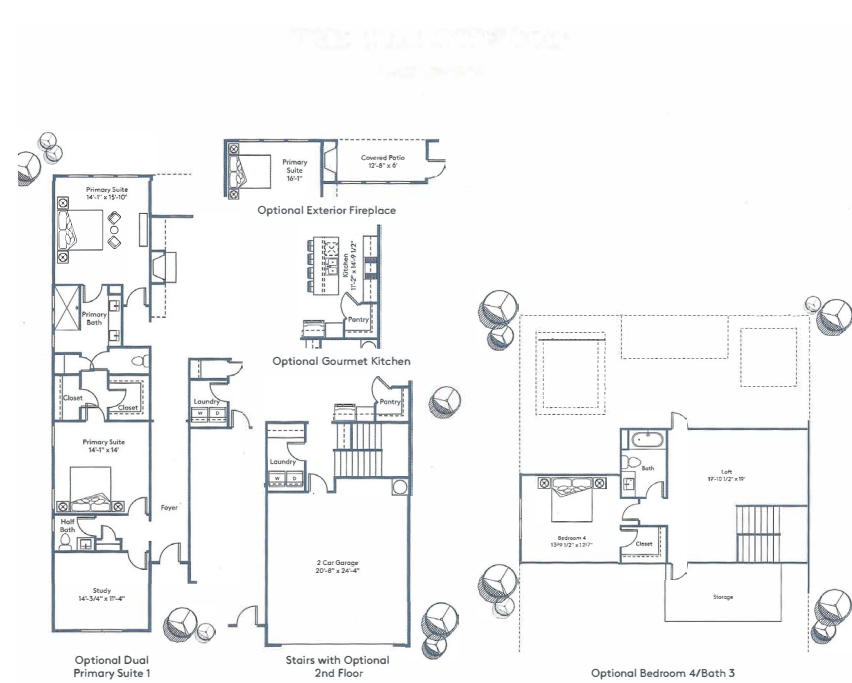

THE WILLOWOOD

3 Bedrooms | 2 Baths | 1804 sq.ft.

FIRST FLOOR

SECOND FLOOR

OPTIONS

678-578-6780 | SouthwyckHomes.com

BERKSHIRE HATHAWAY HOMESERVICES | GEORGIA PROPERTIES

NEW HOMES DIVISION
CONDOS • SINGLE FAMILY • TOWNHOMES