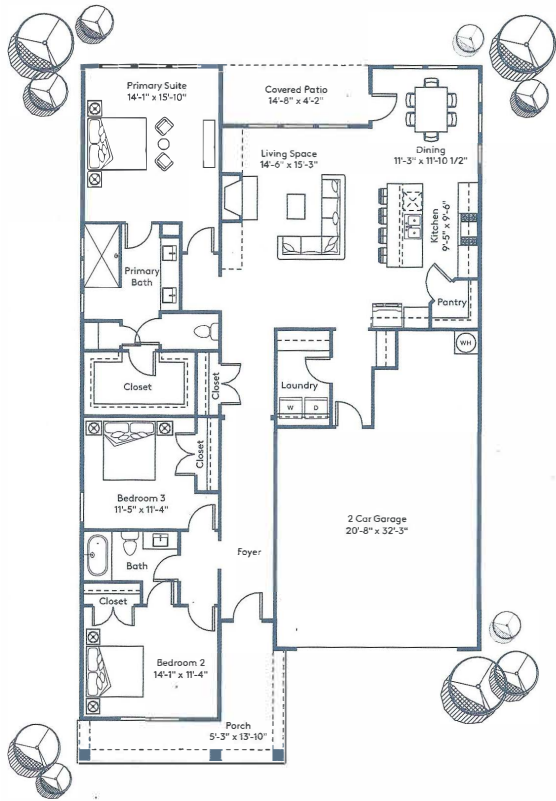

THE WILLOWOOD

3 Bedrooms | 2 Baths | 1804 sq.ft.

FIRST FLOOR

SECOND FLOOR

OPTIONS

678-578-6780 | SouthwyckHomes.com

BERKSHIRE HATHAWAY HOMESERVICES | GEORGIA PROPERTIES

NEW HOMES DIVISION
CONDOS • SINGLE FAMILY • TOWNHOMES