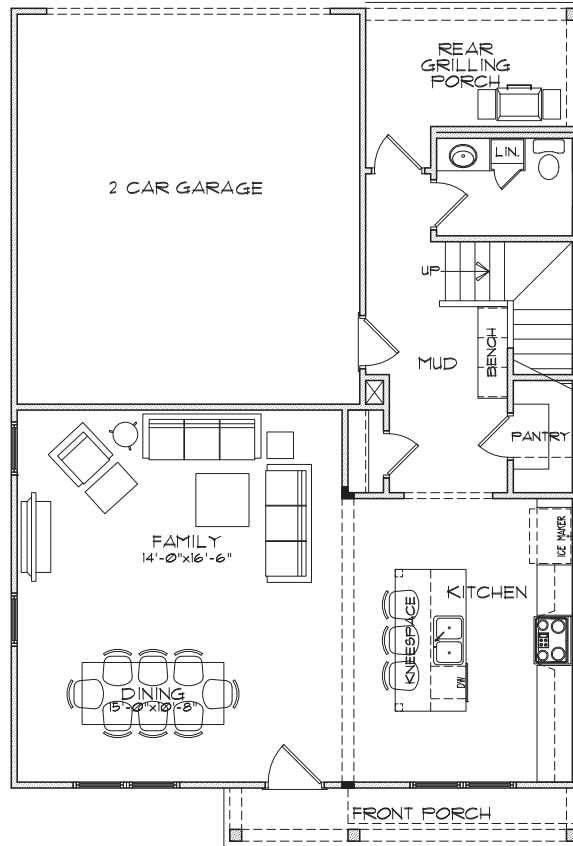

PARKSIDE

clarkston, ga

BUFORD A

3 Bedrooms | 2.5 Baths | 2,060 sq. ft.

678-578-6783 | SouthwyckHomes.com

BERKSHIRE HATHAWAY | GEORGIA PROPERTIES
HOMESERVICES

NEW HOMES DIVISION
CONDOS • SINGLE FAMILY • TOWNHOMES

PARKSIDE

Clarkston, ga

BUFORD A

3 Bedrooms | 2.5 Baths | 2,060 sq. ft.

Main Level

Second Level

678-578-6783 | SouthwyckHomes.com

BERKSHIRE HATHAWAY | GEORGIA PROPERTIES
HOMESERVICES