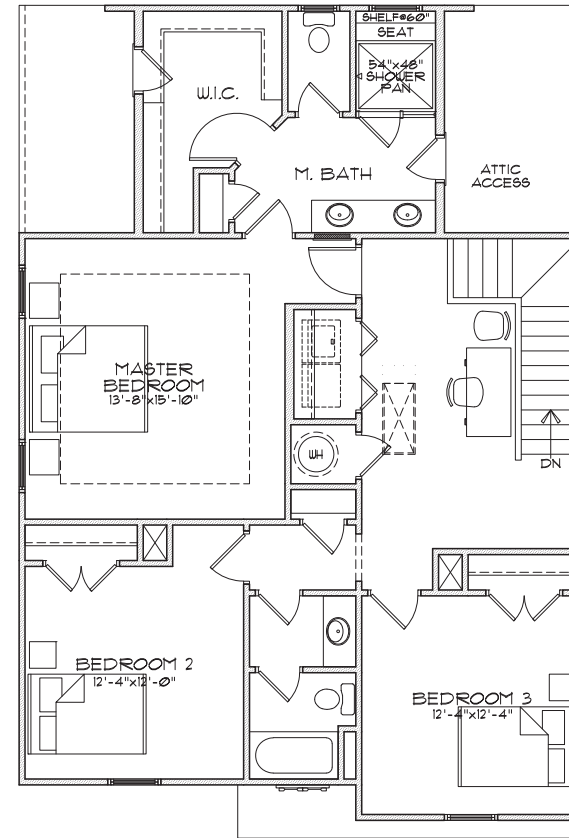

PARKSIDE

clarkston, ga

BUFORD A

3 Bedrooms | 2.5 Baths | 2,060 sq. ft.

678-578-6783 | SouthwyckHomes.com

BERKSHIRE HATHAWAY | GEORGIA PROPERTIES
HOMESERVICES

NEW HOMES DIVISION
CONDOS • SINGLE FAMILY • TOWNHOMES

PARKSIDE

Clarkston, ga

BUFORD A

3 Bedrooms | 2.5 Baths | 2,060 sq. ft.

Main Level

Second Level

678-578-6783 | SouthwyckHomes.com

BERKSHIRE HATHAWAY | GEORGIA PROPERTIES
HOMESERVICES