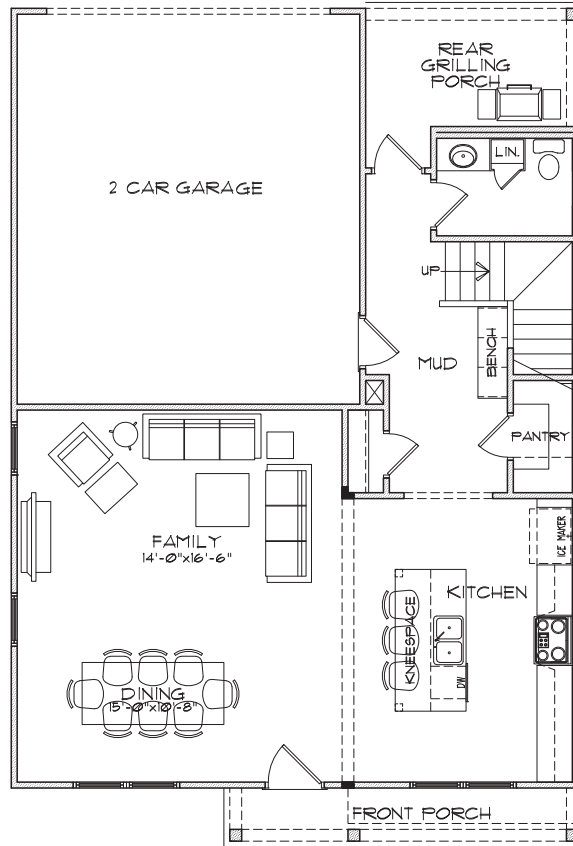

PARKSIDE

Clarkston, ga

BUFORD B

3 Bedrooms | 2.5 Baths | 2,060 sq. ft.

678-578-6783 | SouthwyckHomes.com

BERKSHIRE HATHAWAY | GEORGIA PROPERTIES
HOMESERVICES

NEW HOMES DIVISION
CONDOS • SINGLE FAMILY • TOWNHOMES

PARKSIDE

Clarkston, GA

BUFORD B

3 Bedrooms | 2.5 Baths | 2,060 sq. ft.

Main Level

Second Level

678-578-6783 | SouthwyckHomes.com

BERKSHIRE HATHAWAY | GEORGIA PROPERTIES
HOMESERVICES