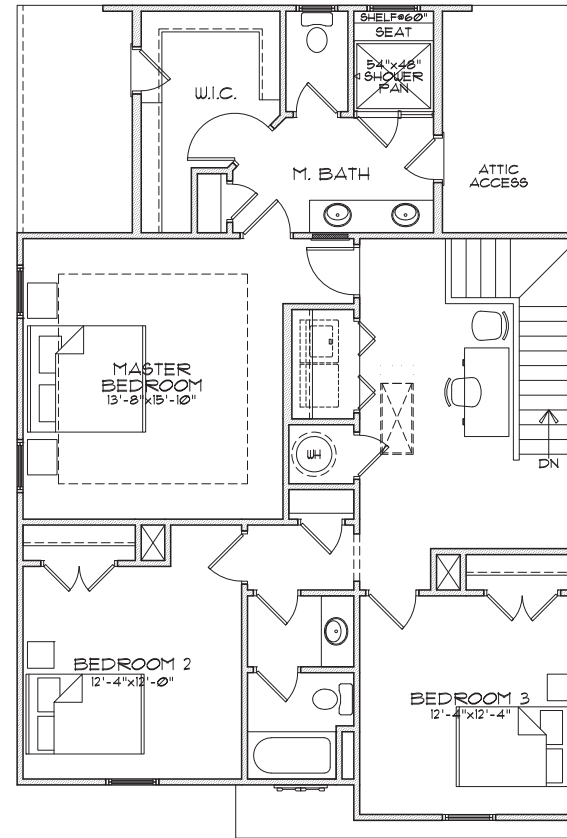

PARKSIDE

Clarkston, ga

BUFORD B

3 Bedrooms | 2.5 Baths | 2,060 sq. ft.

678-578-6783 | SouthwyckHomes.com

BERKSHIRE HATHAWAY | GEORGIA PROPERTIES
HOMESERVICES

NEW HOMES DIVISION
CONDOS • SINGLE FAMILY • TOWNHOMES

PARKSIDE

Clarkston, GA

BUFORD B

3 Bedrooms | 2.5 Baths | 2,060 sq. ft.

Main Level

Second Level

678-578-6783 | SouthwyckHomes.com

BERKSHIRE HATHAWAY | GEORGIA PROPERTIES
HOMESERVICES