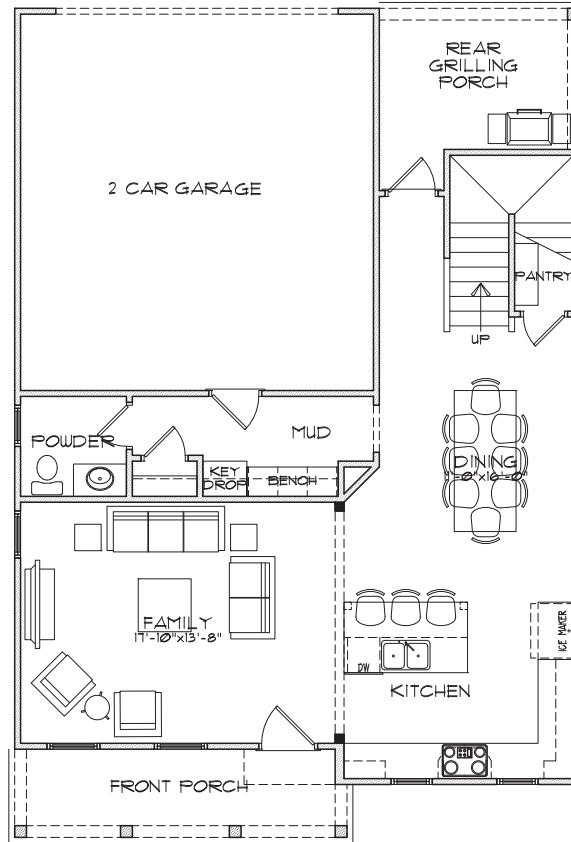

PARKSIDE

clarkston, ga

CHESHIRE A

3 Bedrooms | 2.5 Baths | 1,886 sq. ft.

678-578-6783 | SouthwyckHomes.com

BERKSHIRE HATHAWAY | GEORGIA PROPERTIES
HOMESERVICES

NEW HOMES DIVISION
CONDOS • SINGLE FAMILY • TOWNHOMES

PARKSIDE

Clarkston, GA

CHESHIRE A

3 Bedrooms | 2.5 Baths | 1,886 sq. ft.

Main Level

Second Level

678-578-6783 | SouthwyckHomes.com

BERKSHIRE HATHAWAY | GEORGIA PROPERTIES
HOMESERVICES