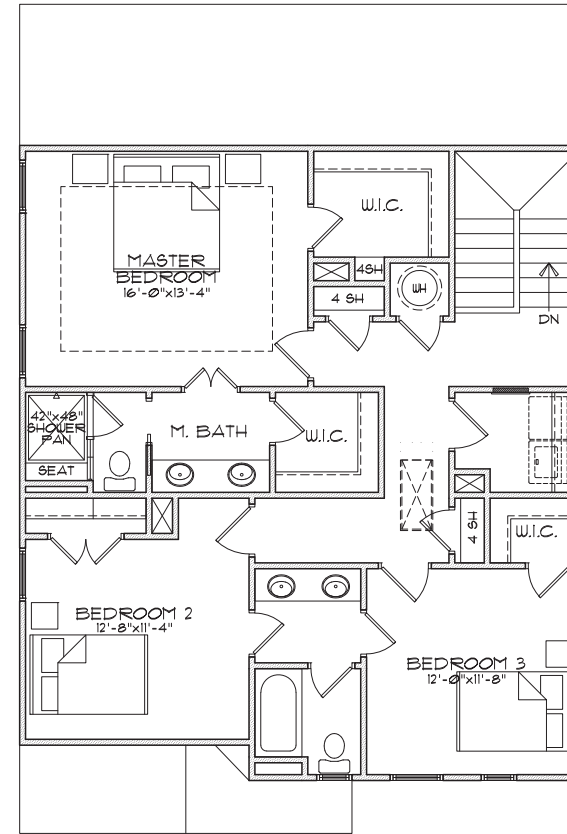

PARKSIDE

clarkston, ga

CHESHIRE A

3 Bedrooms | 2.5 Baths | 1,886 sq. ft.

678-578-6783 | SouthwyckHomes.com

BERKSHIRE HATHAWAY | GEORGIA PROPERTIES
HOMESERVICES

NEW HOMES DIVISION
CONDOS • SINGLE FAMILY • TOWNHOMES

PARKSIDE

Clarkston, GA

CHESHIRE A

3 Bedrooms | 2.5 Baths | 1,886 sq. ft.

Main Level

Second Level

678-578-6783 | SouthwyckHomes.com

BERKSHIRE HATHAWAY | GEORGIA PROPERTIES
HOMESERVICES