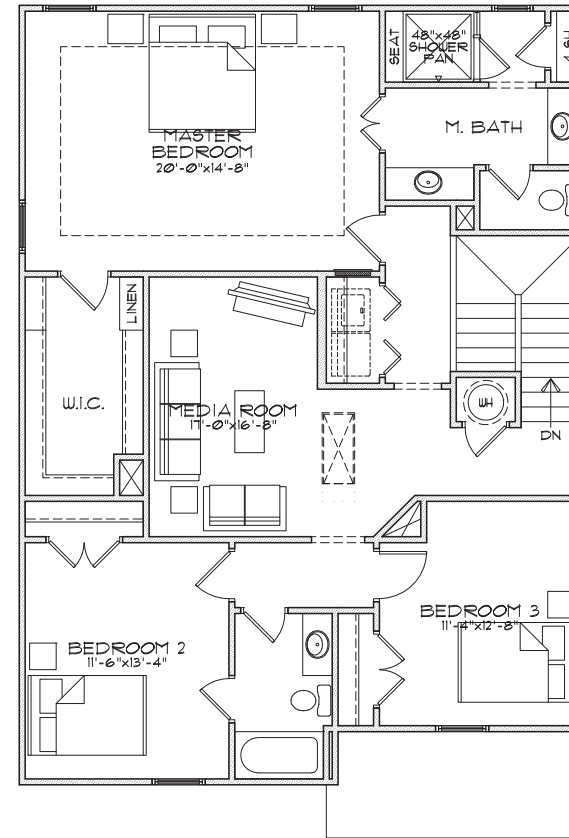

PARKSIDE

clarkston, ga

CHESHIRE B

3 Bedrooms | 2.5 Baths | 2,106 sq. ft.

678-578-6783 | SouthwyckHomes.com

BERKSHIRE HATHAWAY | GEORGIA PROPERTIES
HOMESERVICES

NEW HOMES DIVISION
CONDOS • SINGLE FAMILY • TOWNHOMES

PARKSIDE

clarkston, ga

CHESHIRE B

3 Bedrooms | 2.5 Baths | 2,106 sq. ft.

Main Level

Second Level

678-578-6783 | SouthwyckHomes.com

BERKSHIRE HATHAWAY HOMESERVICES | GEORGIA PROPERTIES