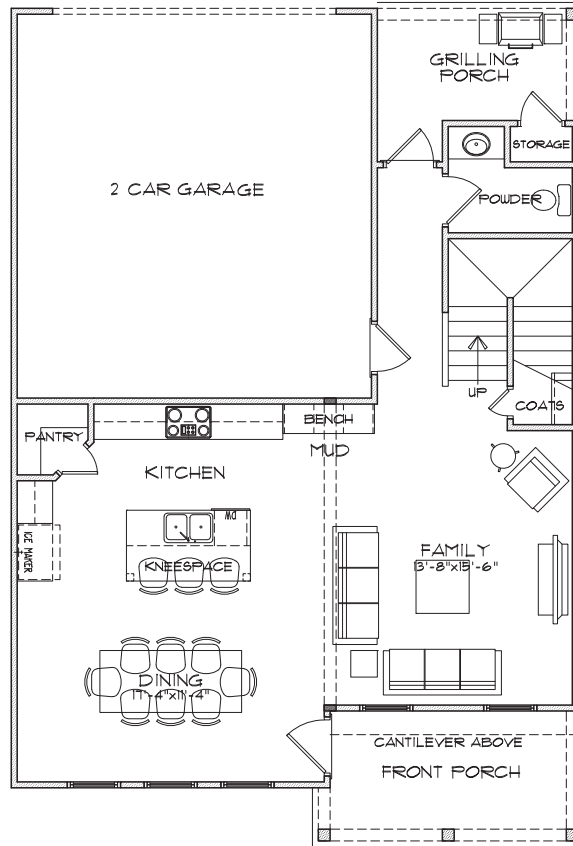

PARKSIDE

clarkston, ga

CHESHIRE B

3 Bedrooms | 2.5 Baths | 2,106 sq. ft.

678-578-6783 | SouthwyckHomes.com

BERKSHIRE HATHAWAY | GEORGIA PROPERTIES
HOMESERVICES

NEW HOMES DIVISION
CONDOS • SINGLE FAMILY • TOWNHOMES

PARKSIDE

clarkston, ga

CHESHIRE B

3 Bedrooms | 2.5 Baths | 2,106 sq. ft.

Main Level

Second Level

678-578-6783 | SouthwyckHomes.com

BERKSHIRE HATHAWAY HOMESERVICES | GEORGIA PROPERTIES