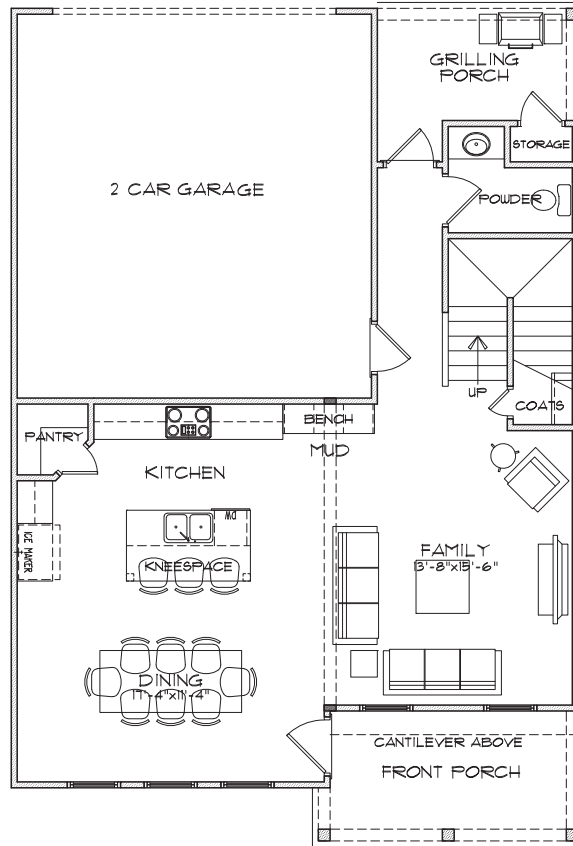

PARKSIDE

clarkston, ga

LENOX A

3 Bedrooms | 2.5 Baths | 2,106 sq. ft.

678-578-6783 | SouthwyckHomes.com

BERKSHIRE HATHAWAY | GEORGIA PROPERTIES
HOMESERVICES

NEW HOMES DIVISION
CONDOS • SINGLE FAMILY • TOWNHOMES

PARKSIDE

clarkston, ga

LENOX A

3 Bedrooms | 2.5 Baths | 2,106 sq. ft.

Main Level

Second Level

678-578-6783 | SouthwyckHomes.com

BERKSHIRE HATHAWAY HOMESERVICES | GEORGIA PROPERTIES