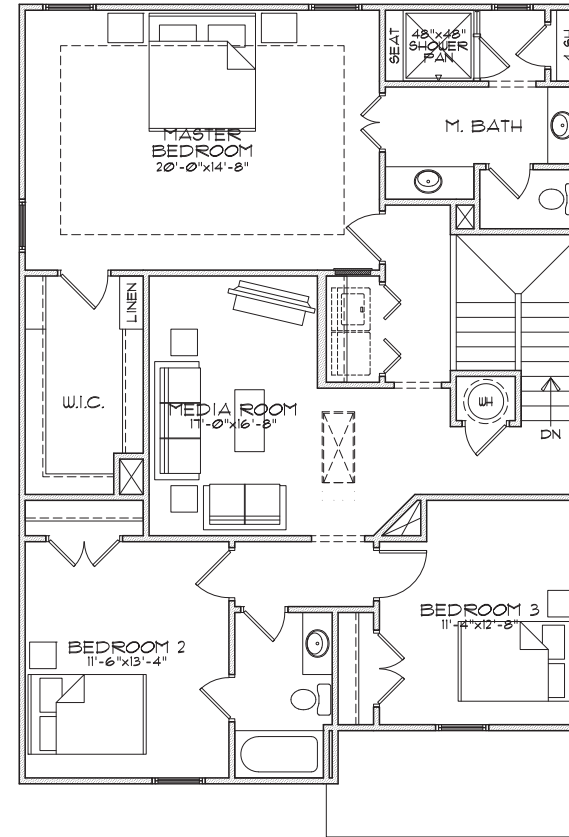

PARKSIDE

clarkston, ga

LENOX A

3 Bedrooms | 2.5 Baths | 2,106 sq. ft.

678-578-6783 | SouthwyckHomes.com

BERKSHIRE HATHAWAY | GEORGIA PROPERTIES
HOMESERVICES

NEW HOMES DIVISION
CONDOS • SINGLE FAMILY • TOWNHOMES

PARKSIDE

clarkston, ga

LENOX A

3 Bedrooms | 2.5 Baths | 2,106 sq. ft.

Main Level

Second Level

678-578-6783 | SouthwyckHomes.com

BERKSHIRE HATHAWAY HOMESERVICES | GEORGIA PROPERTIES