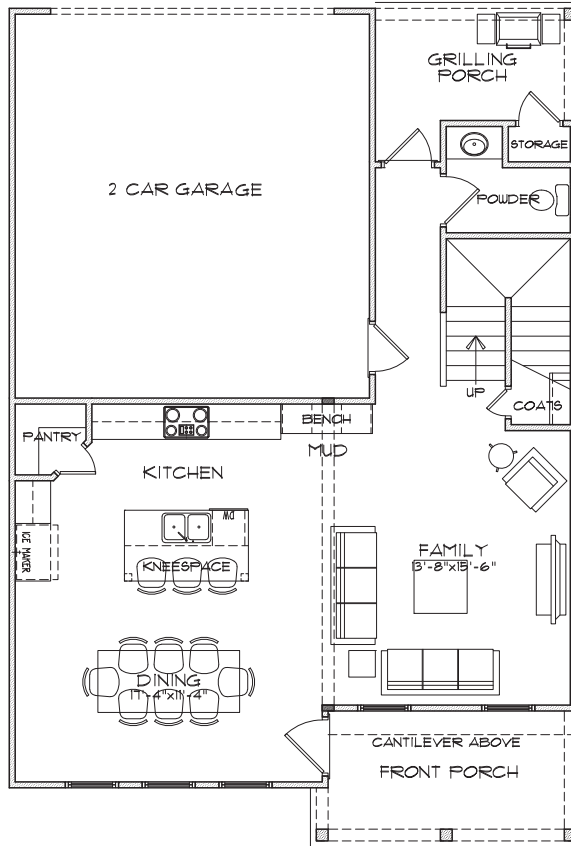

PARKSIDE

clarkston, ga

LENOX B

3 Bedrooms | 2.5 Baths | 2,106 sq. ft.

678-578-6783 | SouthwyckHomes.com

BERKSHIRE HATHAWAY | GEORGIA PROPERTIES
HOMESERVICES

NEW HOMES DIVISION
CONDOS • SINGLE FAMILY • TOWNHOMES

PARKSIDE

clarkston, ga

LENOX B

3 Bedrooms | 2.5 Baths | 2,106 sq. ft.

Main Level

Second Level

678-578-6783 | SouthwyckHomes.com

BERKSHIRE HATHAWAY HOMESERVICES | GEORGIA PROPERTIES