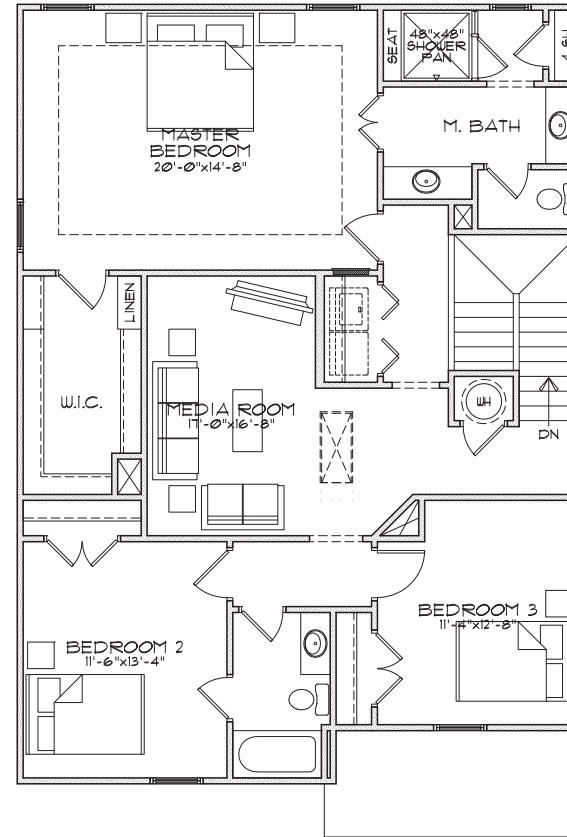

PARKSIDE

clarkston, ga

LENOX B

3 Bedrooms | 2.5 Baths | 2,106 sq. ft.

678-578-6783 | SouthwyckHomes.com

BERKSHIRE HATHAWAY | GEORGIA PROPERTIES
HOMESERVICES

NEW HOMES DIVISION
CONDOS • SINGLE FAMILY • TOWNHOMES

PARKSIDE

clarkston, ga

LENOX B

3 Bedrooms | 2.5 Baths | 2,106 sq. ft.

Main Level

Second Level

678-578-6783 | SouthwyckHomes.com

BERKSHIRE HATHAWAY HOMESERVICES | GEORGIA PROPERTIES