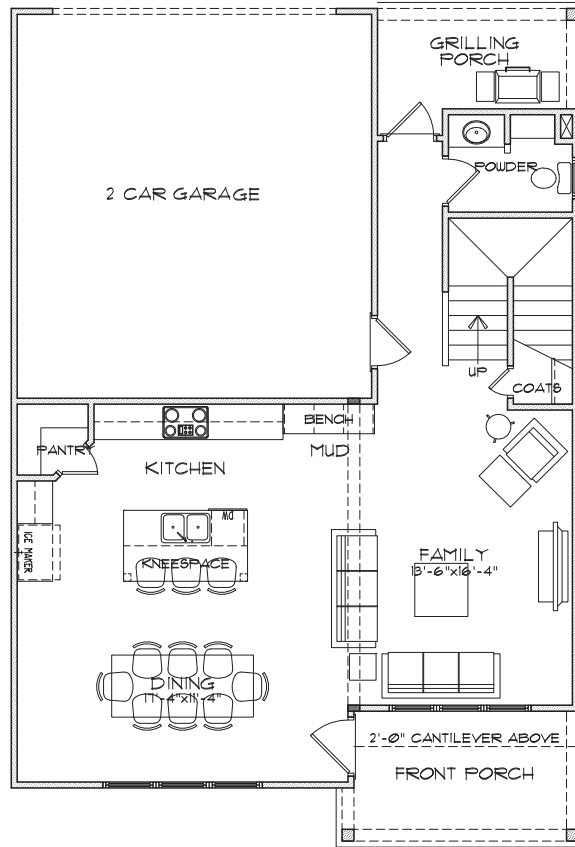

PARKSIDE

clarkston, ga

SCOTTSDALE B

3 Bedrooms | 2.5 Baths | 2,043 sq. ft.

678-578-6783 | SouthwyckHomes.com

BERKSHIRE HATHAWAY | GEORGIA PROPERTIES
HOMESERVICES

NEW HOMES DIVISION
CONDOS • SINGLE FAMILY • TOWNHOMES

PARKSIDE

Clarkston, ga

SCOTTSDALE B

3 Bedrooms | 2.5 Baths | 2,043 sq. ft.

Main Level

Second Level

678-578-6783 | SouthwyckHomes.com

BERKSHIRE HATHAWAY | GEORGIA PROPERTIES
HOMESERVICES