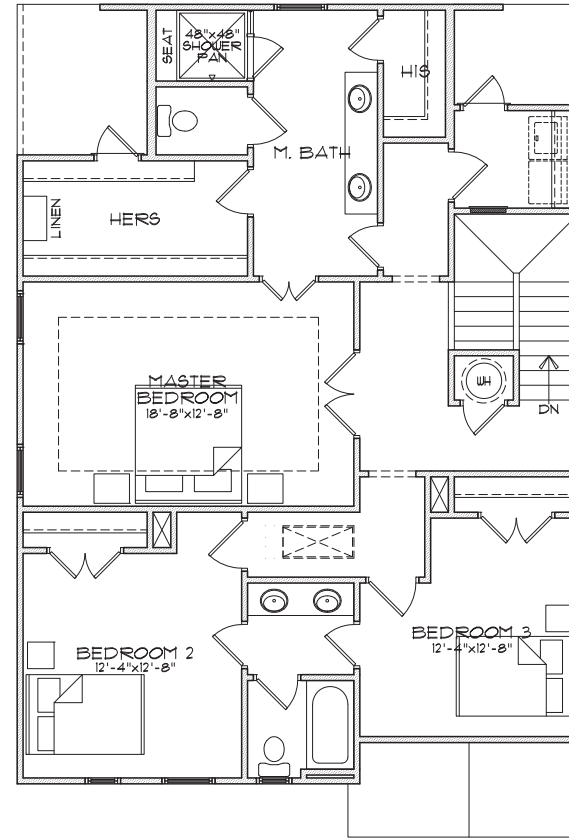

PARKSIDE

clarkston, ga

SCOTTSDALE B

3 Bedrooms | 2.5 Baths | 2,043 sq. ft.

678-578-6783 | SouthwyckHomes.com

BERKSHIRE HATHAWAY | GEORGIA PROPERTIES
HOMESERVICES

NEW HOMES DIVISION
CONDOS • SINGLE FAMILY • TOWNHOMES

PARKSIDE

Clarkston, ga

SCOTTSDALE B

3 Bedrooms | 2.5 Baths | 2,043 sq. ft.

Main Level

Second Level

678-578-6783 | SouthwyckHomes.com

BERKSHIRE HATHAWAY | GEORGIA PROPERTIES
HOMESERVICES